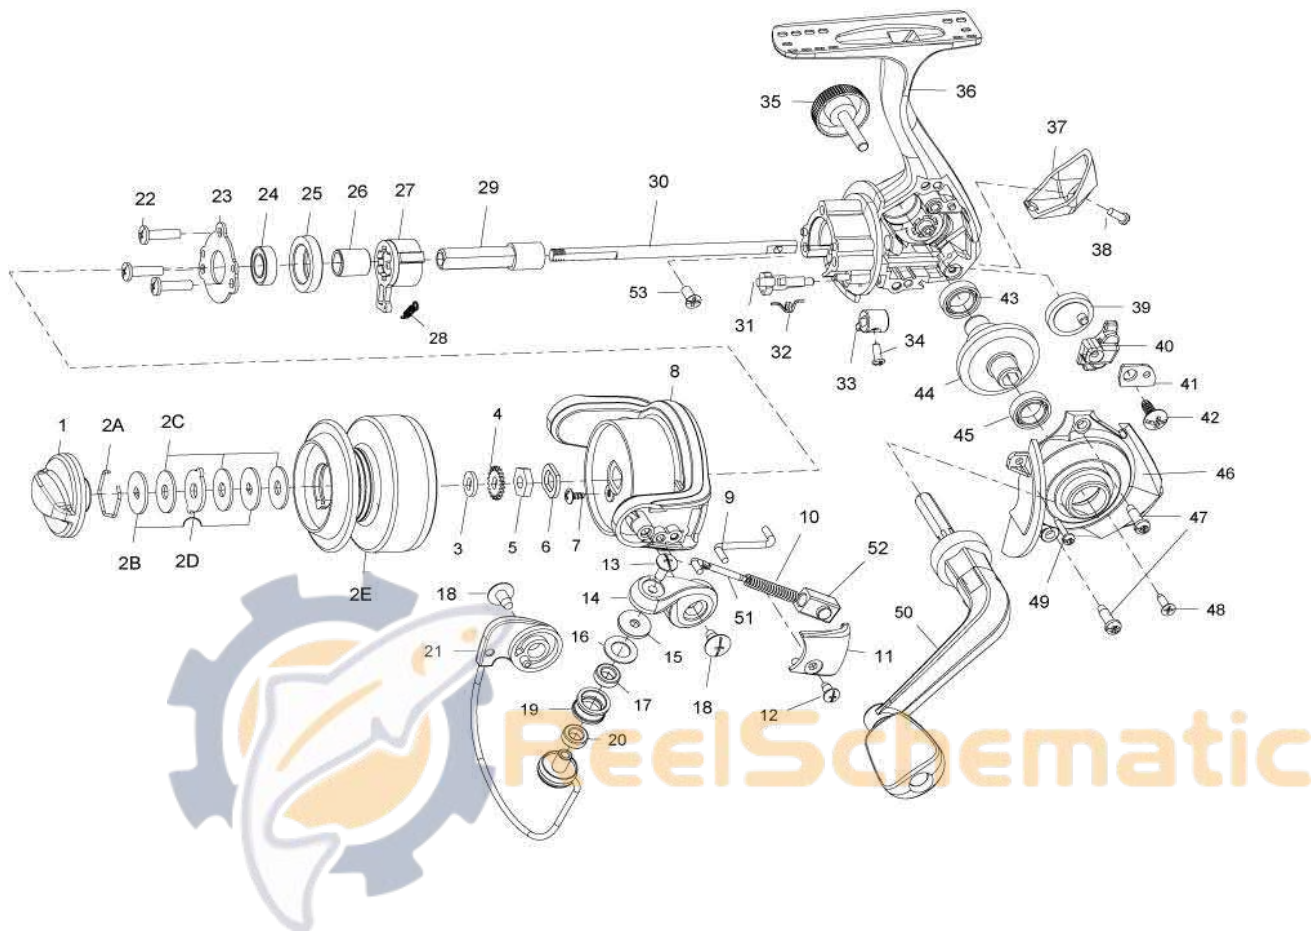

# QUANTUM<sup>®</sup>

## Optix OP10FC

**Quantum OP10FC Spinning Reel Part List**

Key #	Description	Part No.	Key #	Description	Part No.
1	DRAG KNOB ASSEMBLY	AU332-01	25	PINION BEARING ADAPTER	AU190-01
3	SPOOL FRICTION WASHER	TG039-01	26	CLUTCH SLEEVE	TG139-01
4	CLICK GEAR	AU037-01	27	CLUTCH ASSEMBLY	AU063-01
5	ROTOR NUT	AU006-01	29	PINION GEAR	AU011-01
6	ROTOR NUT WASHER	AU078-01	30	MAIN SHAFT	AU015-01
8	ROTOR	AU009-01	31	ANTI-REVERSE CAM	WU090-01
9	KICK LEVER	AU019-01	32	ANTI-REVERSE CAM SPRING	VG216-01
10	BAIL SPRING	BU117-01	33	ANTI-REVERSE SWITCH	TG059-01
11	ARM LEVER COVER	AU046-01	34	ANTI-REVERSE SWITCH SCREW	TG135-01
12	ARM LEVER COVER SCREW	BU085-01	35	HANDLE SCREW CAP ASSEMBLY	DQ249-01
13	LINE ROLLER SCREW	BU108-01	36	BODY	HAB001-01
14	ARM LEVER	AU007-01	38	BODY REAR COVER SCREW	CU168-01
15	LINE ROLLER WASHER	BU102-01	40	O/S SLIDER	AU025-01
16	LINE ROLLER FRICTION WASHER	DQ102-01	41	SLIDER GUIDE	TG078-01
17	LINE ROLLER BUSHING	BU202-01	42	SLIDER GUIDE SCREW	TG094-01
19	LINE ROLLER	AU004-01	43	BODY BALL BEARING	CH027-01
20	LINE ROLLER BUSHING	CT157-01	44	DRIVE GEAR	DQ012-01
21	BAIL ASSEMBLY	AU347-01	45	BODY COVER BALL BEARING	CH027-01
22	CLUTCH RETAINER SCREW	UG094-01	50	HANDLE ASSY	HAB318-01
23	CLUTCH RETAINER	DQ060-01	53	MAIN SHAFT SCREW	TG100-01
24	PINION BEARING	DQ028-01			